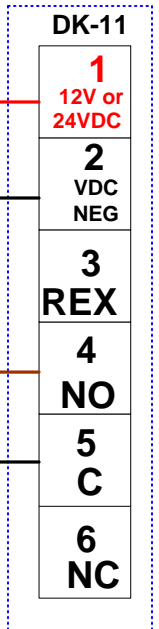

Interactive: Click on Products for installation Instructions

J2 Connector

- RED +
- Black -
- Reset
- Bypass
- NO Secure Relay
- NC Secure Relay
- NO Alarm Relay
- NC Alarm Relay

Hinge or Power Transfer

DEED Exit

Delayed Egress x DK11 x BPS