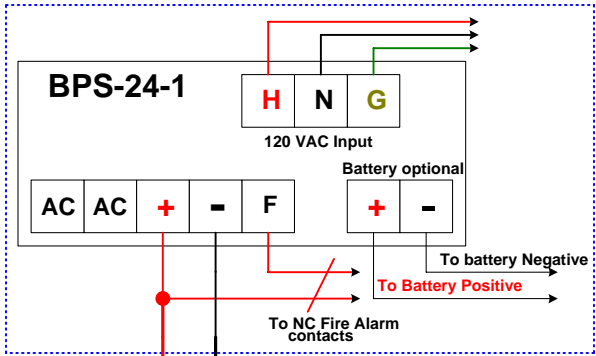

Interactive: Click on Products for installation Instructions

J2 Connector

- RED +
- Black -
- Reset
- Bypass
- NO Secure Relay
- NC Secure Relay
- NO Alarm Relay
- NC Alarm Relay

Hinge or Power Transfer

DEED Exit

Delayed Egress x DK11 x BPS