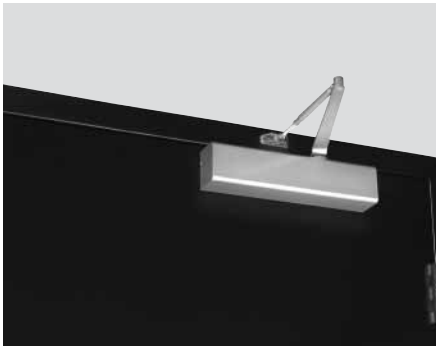

## door closing latching cycle

applications

regular arm

top jamb

parallel arm

Cover Dimensions		
Width	Length	Projection
2-7/8" (73mm)	13" (330mm)	2-1/8" (54mm)

how to order

Specify complete unit x finish:  
Ex: YMDC2501 x 689