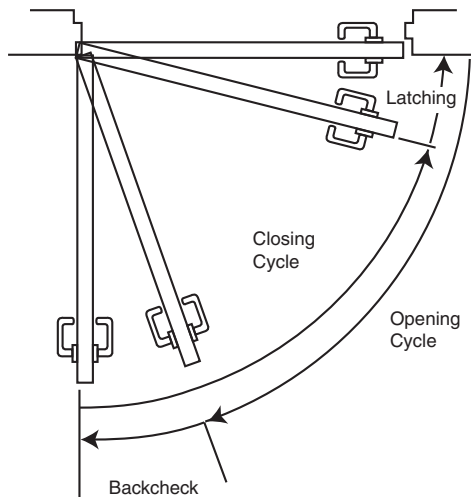

## contents

Introduction . . . . .2

Features . . . . .2

Certifications . . . . .2

Door Closing Latching Cycle . . . . .2

Applications . . . . .3

Dimensions . . . . .3

How To Order . . . . .3

## door closing latching cycle

applications

regular arm

top jamb

parallel arm

Cover Dimensions		
Width	Length	Projection
2-7/8" (73mm)	13" (330mm)	2-1/8" (54mm)

how to order

Specify complete unit x finish:  
Ex: YMDC2501 x 689