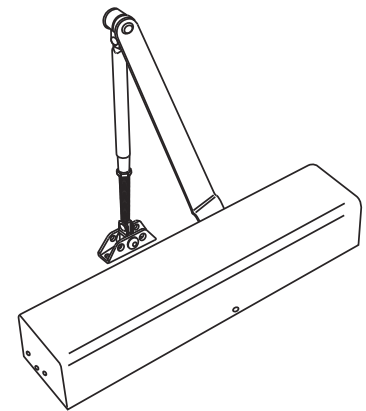

## features

- YMDC2501 door closers are adjustable spring sizes 1 through 6
- Non-handed
- Aluminum
- Tri-packed: regular, parallel or top jamb mounting
- Adjustable backcheck valve
- Adjustable closing speed valve
- Adjustable latching speed valve
- Full cover
- Spring power adjustment - adjust with 8mm socket or adjustable wrench
- Optional fasteners: Sleeve Nuts  
Thru Bolts & Grommet Nuts
- 5-year limited warranty

## door closing latching cycle

applications

regular arm

top jamb

parallel arm

Cover Dimensions		
Width	Length	Projection
2-7/8" (73mm)	13" (330mm)	2-1/8" (54mm)

how to order

Specify complete unit x finish:  
Ex: YMDC2501 x 689