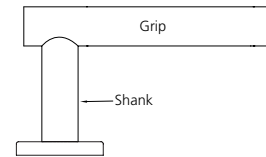

* Rose and escutcheon finish is designated by shank finish selected

** Grip finish must match shank finish

Examples of how to order the Piet levers with Corbin Russwin mortise locks, tubular locks and exit devices are on the next page.

The Piet Lever Collection

How to Order

21L, 21M, 21S, 21W

23M

25M

ML2000 Mortise Lock

Rose Options: T, U, V, W, X, Y

Escutcheon Options: L, R

Quantity	Series/ Function	Trim	Lever Finish	Lock Finish	Hand
2	ML2055	21LU	29BK29	629	RH
1	ML2051	23ML	290030	629	RH

ED5000 Exit Device with Trim

Escutcheon Option: 900

Quantity	Series/ Function	Trim	Lever Finish	Lock Finish	Hand	Cylinder Option	Door Thickness	Optional Strike	Door Width	Misc. Options
2	ED5600	21W9M55	29BH29	629	RHR	6P	D200	SB134	W048	—
4	ED5400	23M910	290030	629	RHR	—	—	—	—	M60