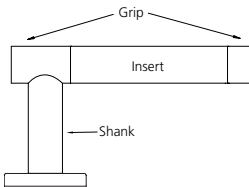

Trim	Lever Finish Options					
Lever Style	Shank Finish*	Specify	Insert Finish	Specify	Grip Finish	Specify
21M	629	29	630	30	629	29
23M	629	29	N/A	00	630	30

For instance, a lever with a satin stainless steel insert (630), polished stainless steel (629) shank and polished stainless steel (629) grip would be ordered as: 21M 293029

* Rose and escutcheon finish is designated by shank finish selected

** Grip finish must match shank finish

Examples of how to order the Piet levers with Corbin Russwin mortise locks, tubular locks and exit devices are on the next page.

The Piet Lever Collection

How to Order

21L, 21M, 21S, 21W

23M

25M

ML2000 Mortise Lock

Rose Options: T, U, V, W, X, Y

Escutcheon Options: L, R

Quantity	Series/ Function	Trim	Lever Finish	Lock Finish	Hand
2	ML2055	21LU	29BK29	629	RH
1	ML2051	23ML	290030	629	RH

ED5000 Exit Device with Trim

Escutcheon Option: 900

Quantity	Series/ Function	Trim	Lever Finish	Lock Finish	Hand	Cylinder Option	Door Thickness	Optional Strike	Door Width	Misc. Options
2	ED5600	21W9M55	29BH29	629	RHR	6P	D200	SB134	W048	—
4	ED5400	23M910	290030	629	RHR	—	—	—	—	M60