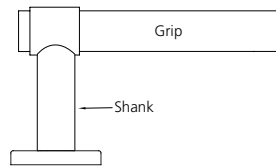

For instance, a lever with a brown leather insert, polished stainless steel (629) shank and polished stainless steel (629) grip would be ordered as: 21L 29BN29

**Polished with Satin
Insert**
21M

With Raised Band
23M

Trim	Lever Finish Options					
Lever Style	Shank Finish*	Specify	Insert Finish	Specify	Grip Finish	Specify
21M	629	29	630	30	629	29
23M	629	29	N/A	00	630	30

For instance, a lever with a satin stainless steel insert (630), polished stainless steel (629) shank and polished stainless steel (629) grip would be ordered as: 21M 293029

* Rose and escutcheon finish is designated by shank finish selected

** Grip finish must match shank finish

Examples of how to order the Piet levers with Corbin Russwin mortise locks, tubular locks and exit devices are on the next page.

The Piet Lever Collection

How to Order

21L, 21M, 21S, 21W

23M

25M

ML2000 Mortise Lock

Rose Options: T, U, V, W, X, Y

Escutcheon Options: L, R